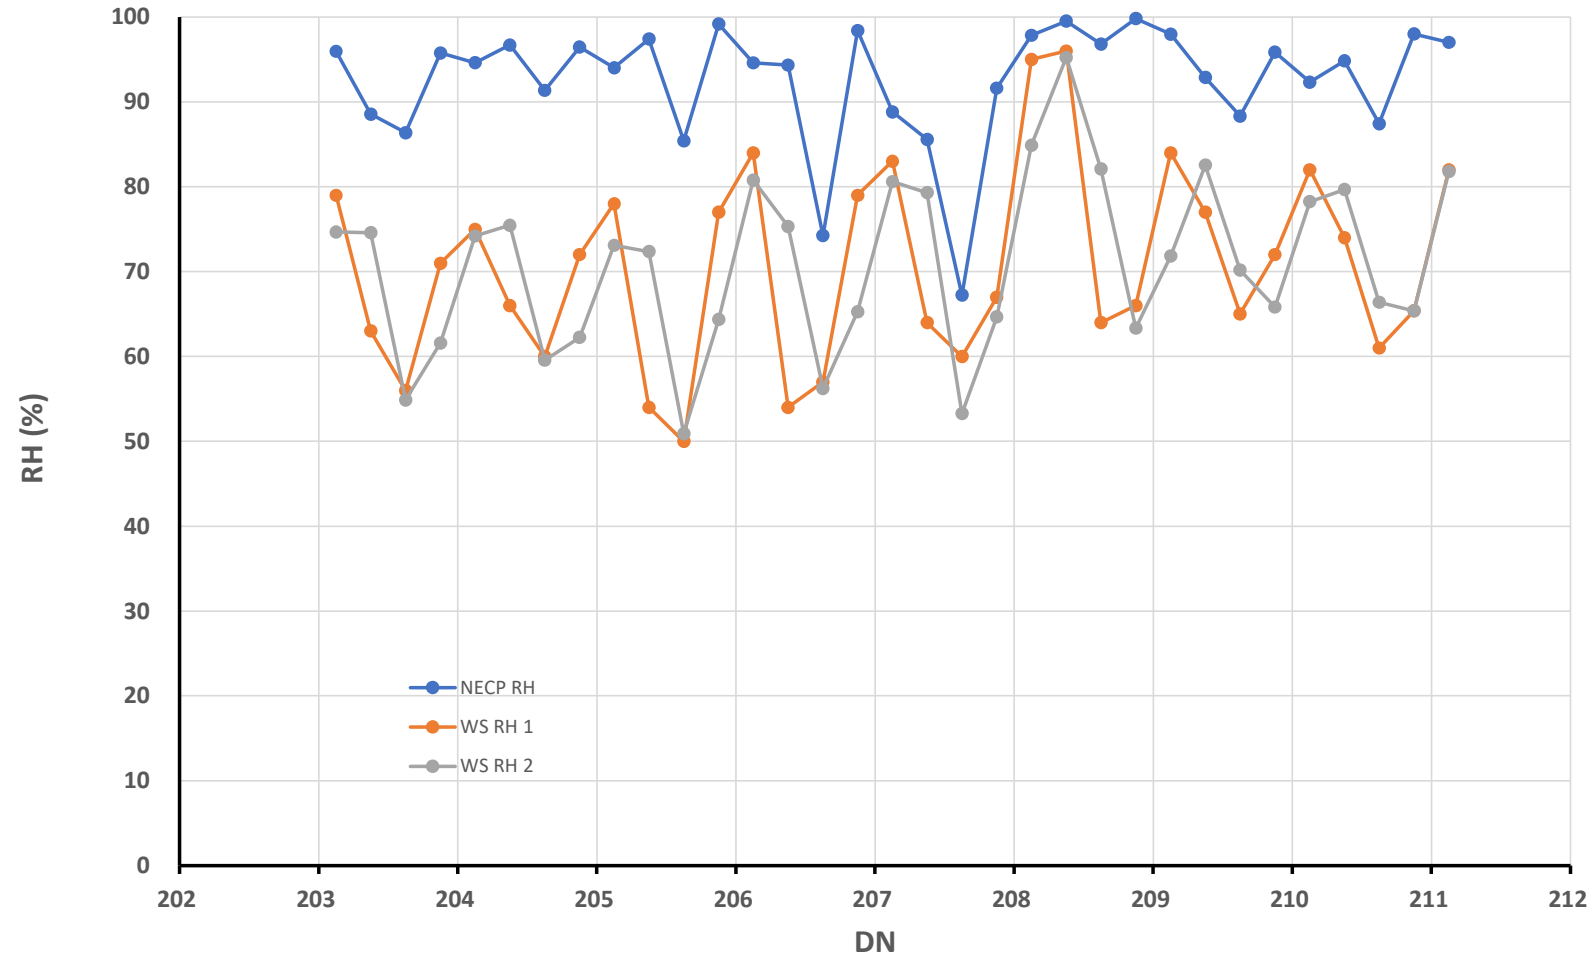

# Value Comparison between NECP and Weather station

## Note

- DN: JST
- Temperature: Celsius
- WS1: Value on recorded time of NECP
- WS2: Average value of 6 hrs

### Data comparison NECP vs Weather station

Data comparison NECP vs Weather station

Data comparison NECP vs Weather station