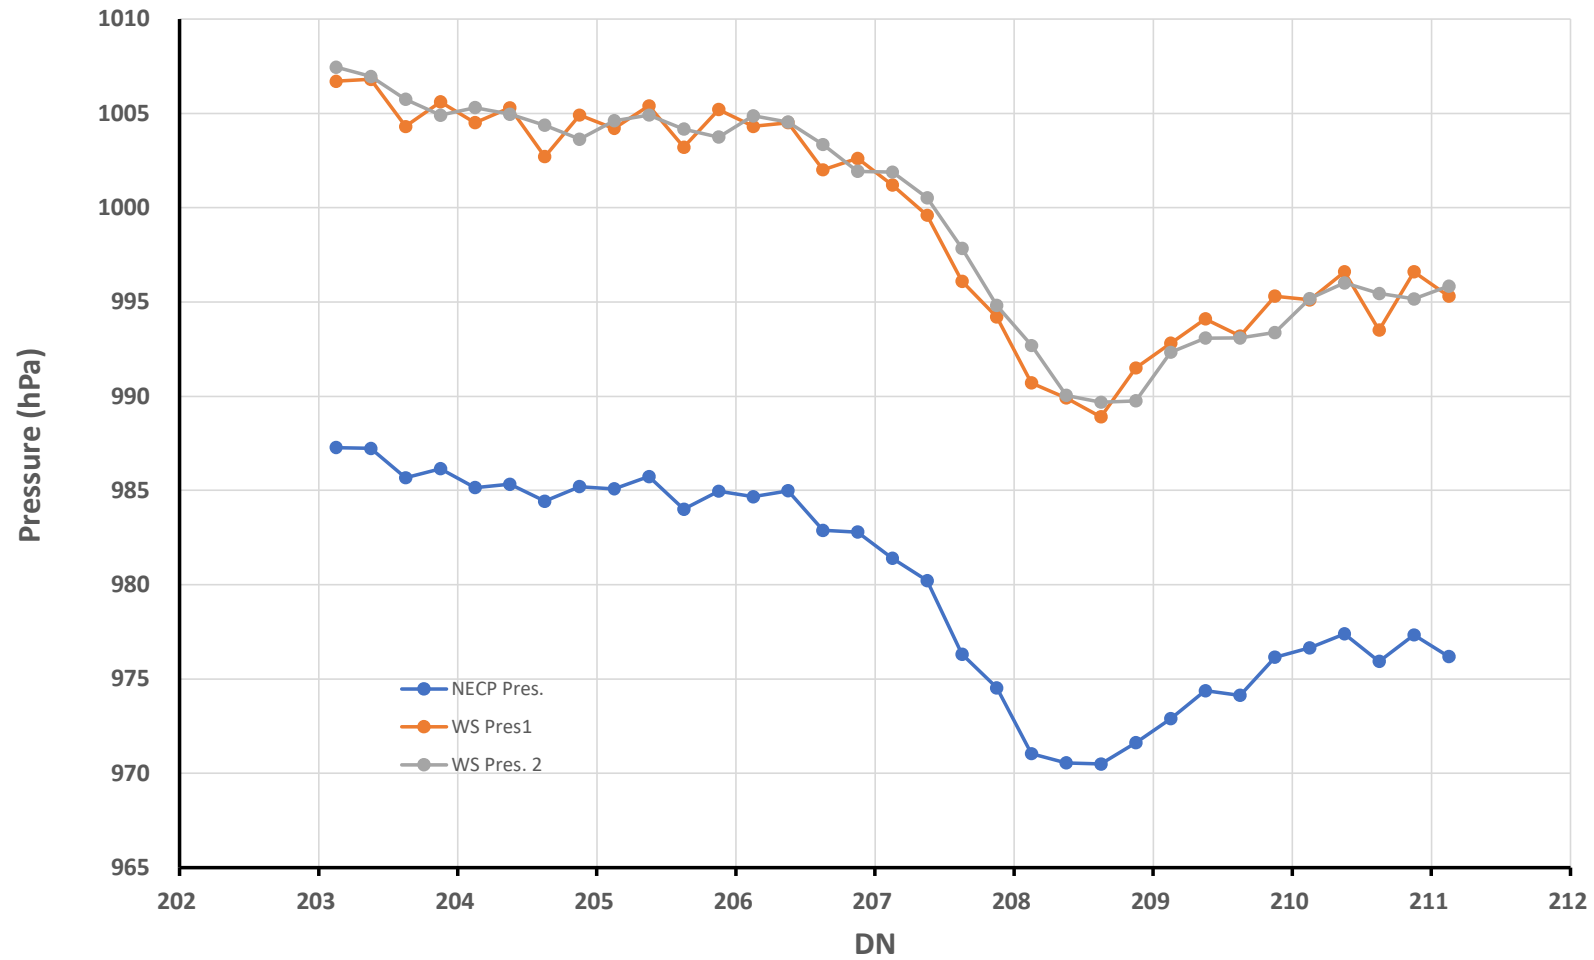

Data comparison NECP vs Weather station